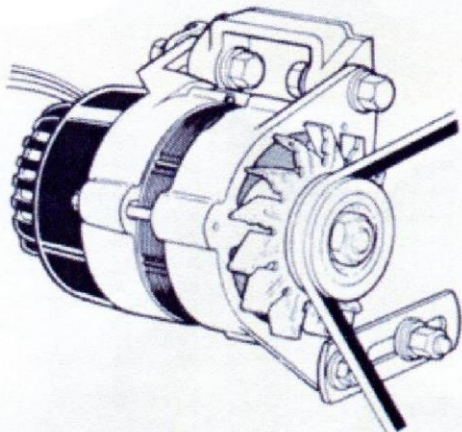

Lucas ACR / A127 / A133 Type WOSP Replacement Alternators

R/H ALTERNATOR MOUNTING

L/H ALTERNATOR MOUNTING

As the 'original' Lucas 16/17/18 ACR & A127 type alternators are now mass produced in China for the classic car market and WOSP only supplies OE based units (branded, produced in house and warranted) then below are some options including the standard aftermarket items which we do keep in stock, but don't manufacture in house or warrant.