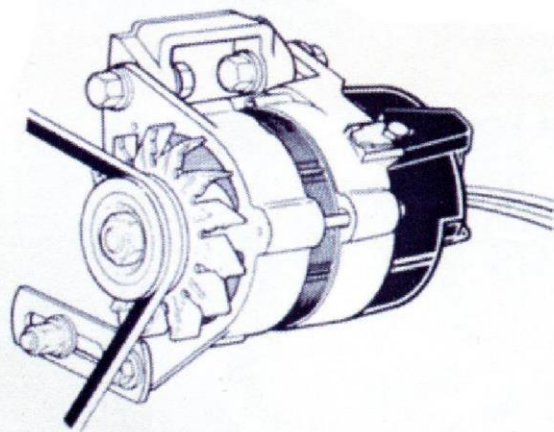

Lucas ACR / A127 / A133 Type WOSP Replacement Alternators

R/H ALTERNATOR MOUNTING

L/H ALTERNATOR MOUNTING

As the 'original' Lucas 16/17/18 ACR & A127 type alternators are now mass produced in China for the classic car market and WOSP only supplies OE based units (branded, produced in house and warranted) then below are some options including the standard aftermarket items which we do keep in stock, but don't manufacture in house or warrant.