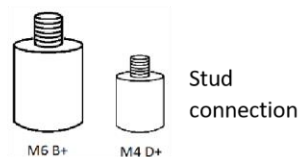

LMA100

LMA638

LMA104

LMA653

Units producing more than 120A are prone to belt slip and is advised to run multiple groove pulley

WOSP Lucas type replacement units are:

Right Hand Alternators

WOSP SKU	Description	AMP	Hand	Lugs	Kg	Connections	Pulley	RRP
LMA265	Lucas RH mount 50A Race Alternator	50	R/H	3	2.7	B+ / IG / L	LMP001	£395
LMA265-HO	Lucas RH mount 90A Race Alternator	90	R/H	3	2.7	B+ / IG / L	LMP001	£745
LMA272	Lucas RH mount 70A Race Alternator	70	R/H	3	3.3	B+ / L (optional)	LMP001	£395
LMA272-HO	Lucas RH mount 105A Race Alternator	105	R/H	3	3.3	B+ / L (optional)	LMP001	£495
LMA604-80	Lucas RH mount 80A Classic Alternator (Stud)	80	R/H	3	4.5	B+ / Lamp	LMP001	£175
LMA638-80	Lucas RH mount 80A Classic Alternator (Euro plug)	80	R/H	3	4.5	B+ / Lamp	LMP001	£175
LMA259	Lucas RH mount 85A Rally Alternator	85	R/H	3	4.9	B+ / Lamp	LMP001	£225
LMA259-65	Lucas RH mount 65A Rally Alternator	65	R/H	3	4.9	B+ / Lamp	LMP001	£200
LMA331	Lucas RH mount 95A Race Alternator	95	R/H	3	3.9	B+ / Lamp	LMP001	£395
LMA331-HO	Lucas RH mount 170A Race Alternator	170	R/H	3	3.9	B+ / Lamp	LMP001	£645
LMA308-LO	Lucas RH mount 120A Race Alternator	120	R/H	3	5.3	B+ / Lamp	LMP001	£375
LMA308	Lucas RH mount 175A Race Alternator	175	R/H	3	5.3	B+ / Lamp	LMP001	£395
LMA308-HO	Lucas RH mount 320A Race Alternator	320	R/H	3	5.3	B+ / Lamp	LMP001	£645
LMA420-LO	Lucas RH mount 180A Race Alternator	180	R/H	3	6.9	B+ / Lamp	Ask	£465
LMA420	Lucas RH mount 240A Race Alternator	240	R/H	3	6.9	B+ / Lamp	Ask	£495
LMA420-HO	Lucas RH mount 390A Race Alternator	390	R/H	3	6.9	B+ / Lamp	Ask	£745